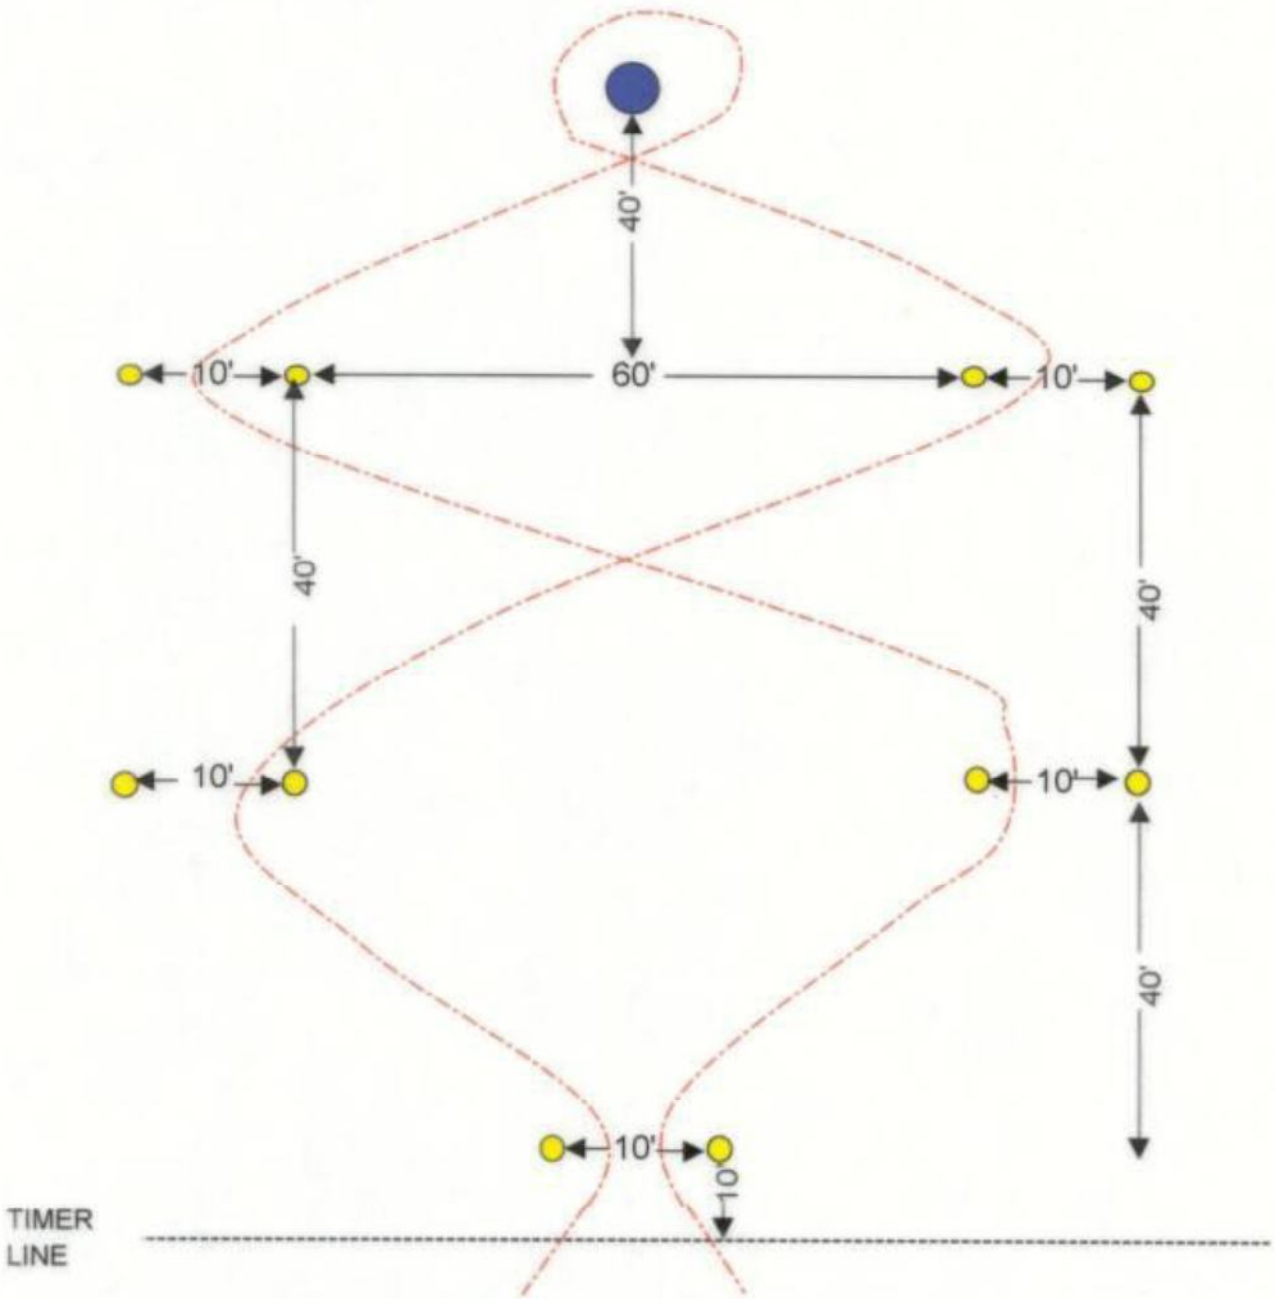

BOOT LACE

Left or right hand pattern may be used. One large barrel and ten poles are to be used.

Event Schedule & Location
Show Results
CVSC Royalty
Scheduled Events
Executives & Meetings
Sponsors
Competition
Membership & Fees
Home
Happy Hooves
Gymkhana Patterns
Speed Horse Jackpot
Event Forms
What is Cricket?
CVSC Rules
CVSC Video Highlights